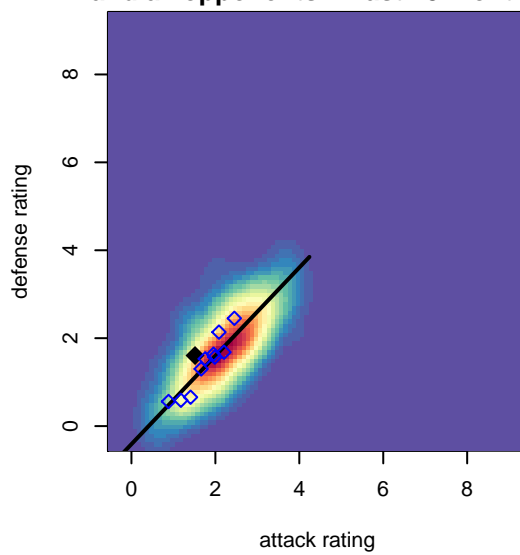

Capital FC Timbers Black Barcelona B99

Capital FC
 Salem, OR
 B99 total strength=1250
 attack=4.55 defense=4.98
 spr league = Win OYS B99 Div 1
 notes= was CFC Barcelona

alt names used:
 Capital FC Timbers Boys 99 Black
 Capital FC Timbers Boys 99 Black

Venues played:
 2013 OYS Presidents Cup B99
 2014 Win OYS B99 Division 1
 2014 OYS Presidents Cup B99

Capital FC Timbers Black Barcelona B99
 Dots are actual minus expected GF (blue circles) and GA (red triangles).
 Blue line is smoothed change in attack strength. Red is smoothed change in defense strength.

**attack and defense variance (black dot)
relative to other teams
and top 10 in region**

**attack and defense rating
relative to others at age
and all opponents in last 13 months**

**attack and defense rating
relative to others at age
and all opponents in last 13 months**

Performance relative to 13 month average

Performance relative to 13 month average

Distribution of opponents
 Red = Lose zone, Blue = Win zone, Green = Even
 Black line separates win/lose zones

lot. A=Neither has attack advantage, B=Opponent has both attack and defense advantage, C=Opponent has both attack and defense disadvantage, D=Both have